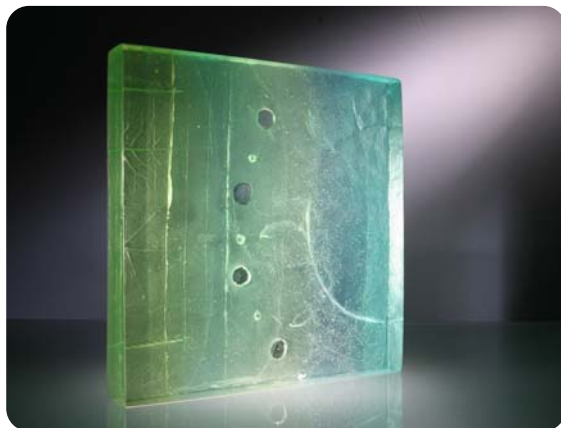

## Continuum Series

'SURFACE STRUCTURE SHAPE' was presented by the British Crafts Council at the Axis Gallery, Tokyo, Japan.

*address* Cobalt Studios Limited 14-16 Boyd Street Shieldfield Newcastle upon Tyne NE2 1AP  
*telephone* 07816 823 695 *email* info@effieburnsglass.co.uk

© 2005 Effie Burns | Glass