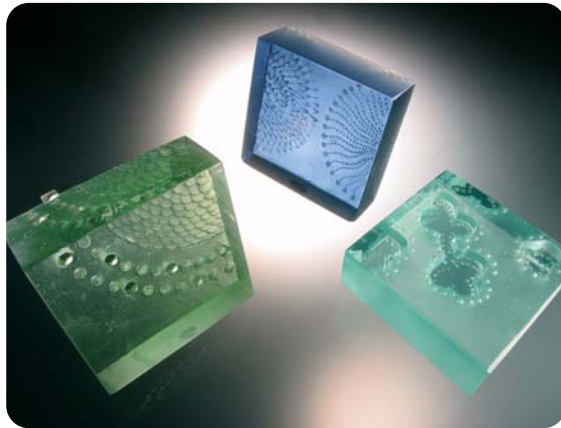

## Continuum Series

'SURFACE STRUCTURE SHAPE' was presented by the British Crafts Council at the Axis Gallery, Tokyo, Japan.

*address* Cobalt Studios Limited 14-16 Boyd Street Shieldfield Newcastle upon Tyne NE2 1AP  
*telephone* 07816 823 695 *email* info@effieburnsglass.co.uk

© 2005 Effie Burns | Glass