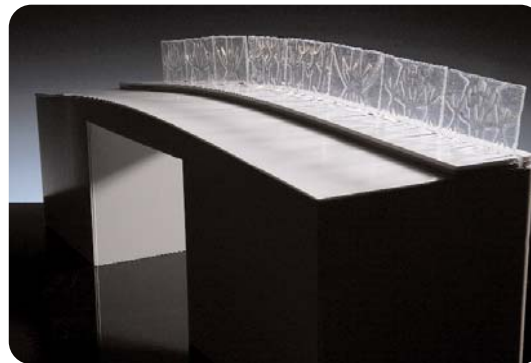

PROJECT

Cobalt and Xsite Architecture will collaborate on PROJECT with funding from CABE (The Commission for Architecture and the Built Environment). We plan to develop a kit approach to create units of modern living space that can be added to traditional terraced properties.

address Cobalt Studios Limited 14-16 Boyd Street Shieldfield Newcastle upon Tyne NE2 1AP
telephone 07816 823 695 *email* info@effieburnsglass.co.uk

Contemplation Panels

One of a series of ten contemplation panels for the surgical treatment rooms at the Queen Elizabeth Hospital, Gateshead. Working in collaboration with Commissions North and Ryder HKS Architects. (Dave photo) Stripey glass