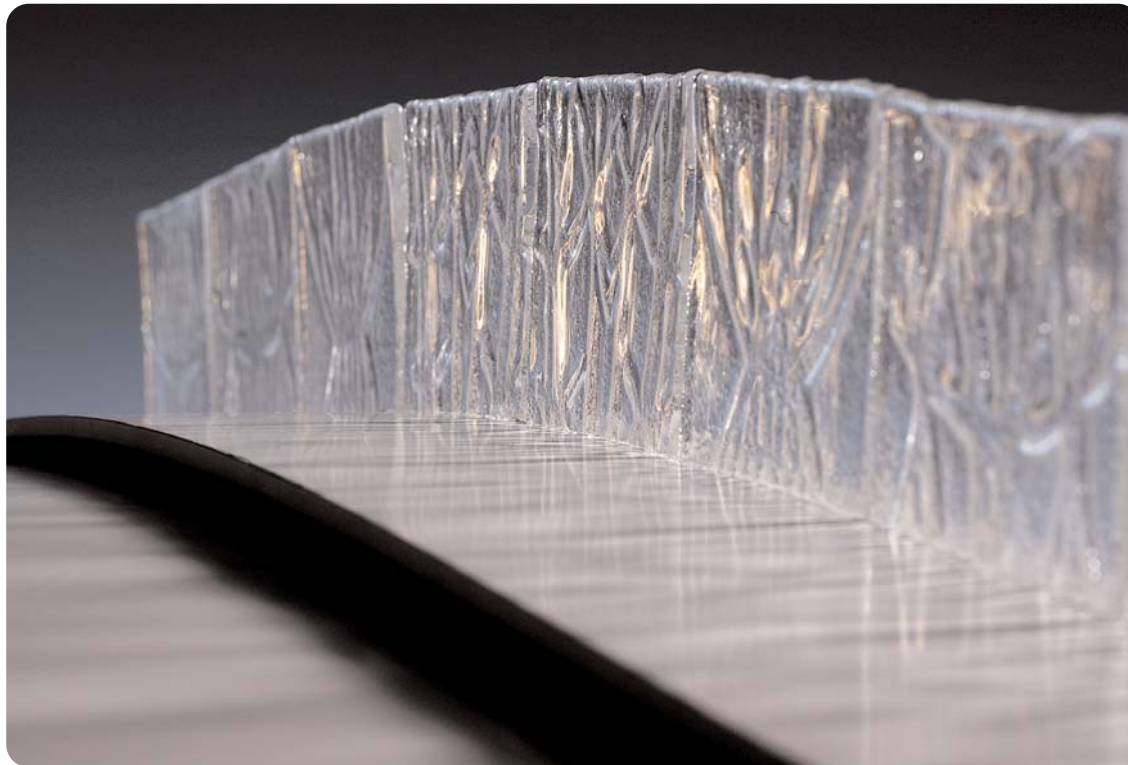

Glass bridge | Northumberland

This project is currently at the research and development stage.

address Cobalt Studios Limited 14-16 Boyd Street Shieldfield Newcastle upon Tyne NE2 1AP
telephone 07816 823 695 *email* info@effieburnsglass.co.uk