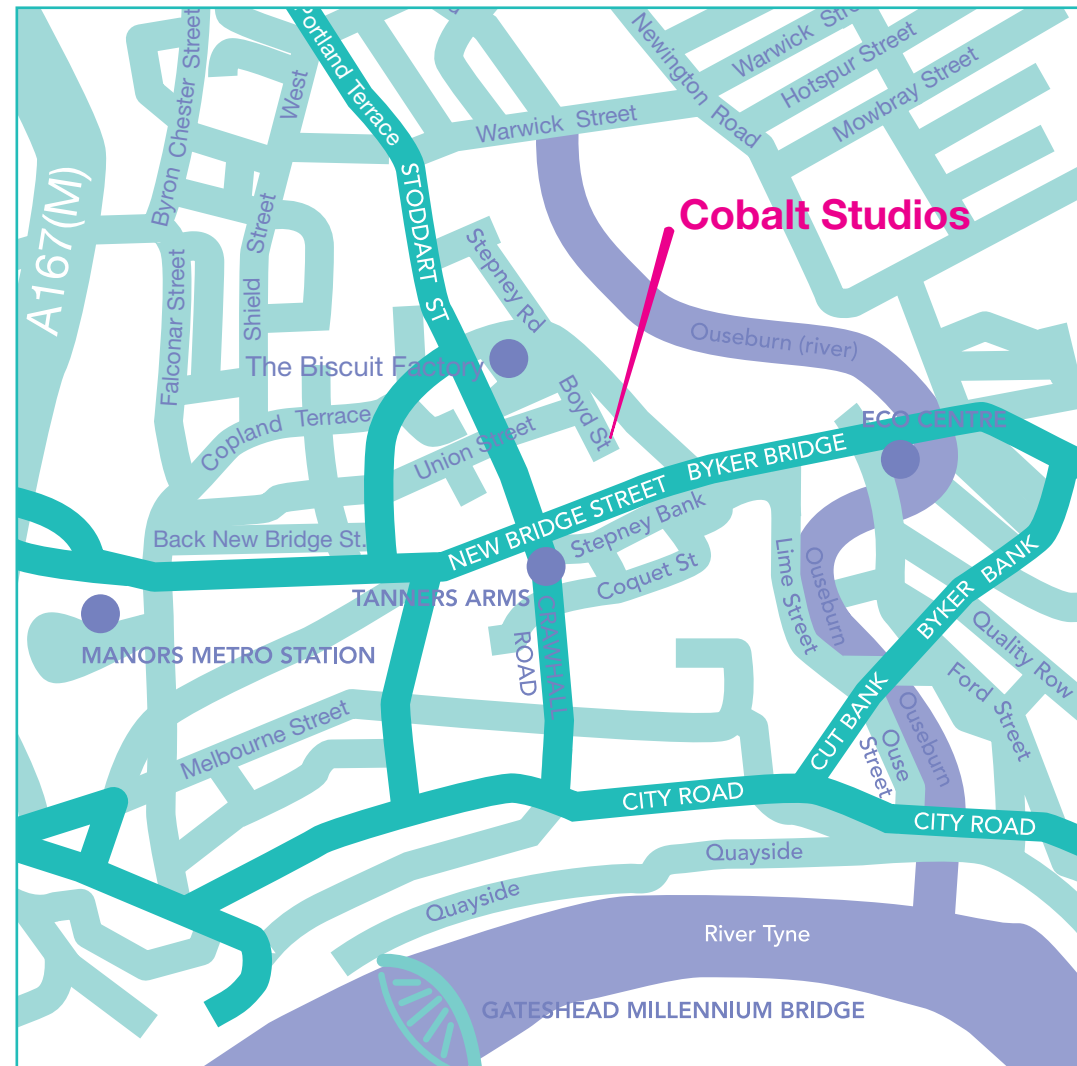

Effie Burns | Glass

installation | sculpture | architecture

contact

address

Cobalt Studios LTD
14-16 Boyd Street
Shieldfield
Newcastle upon Tyne
NE2 1AP

telephone

07816 823 695

email

effie.burns@macunlimited.net

links

www.commissionsnorth.org
www.sallyannnorman.com
www.jdphotography.co.uk
www.outlinedesign.co.uk
www.creative-partnerships.com
www.lawsonphoto.co.uk
www.northerndesign.info

Photography:

David Lawson | Sally Ann Norman |
David Williams | Colin Davison | Coreen Lewis |
John Donaghue | Steve Hines | Bridget Jones
Design: Northern Design

address Cobalt Studios Limited 14-16 Boyd Street Shieldfield Newcastle upon Tyne NE2 1AP

telephone 07816 823 695 *email* info@effieburnsglass.co.uk

© 2005 Effie Burns | Glass