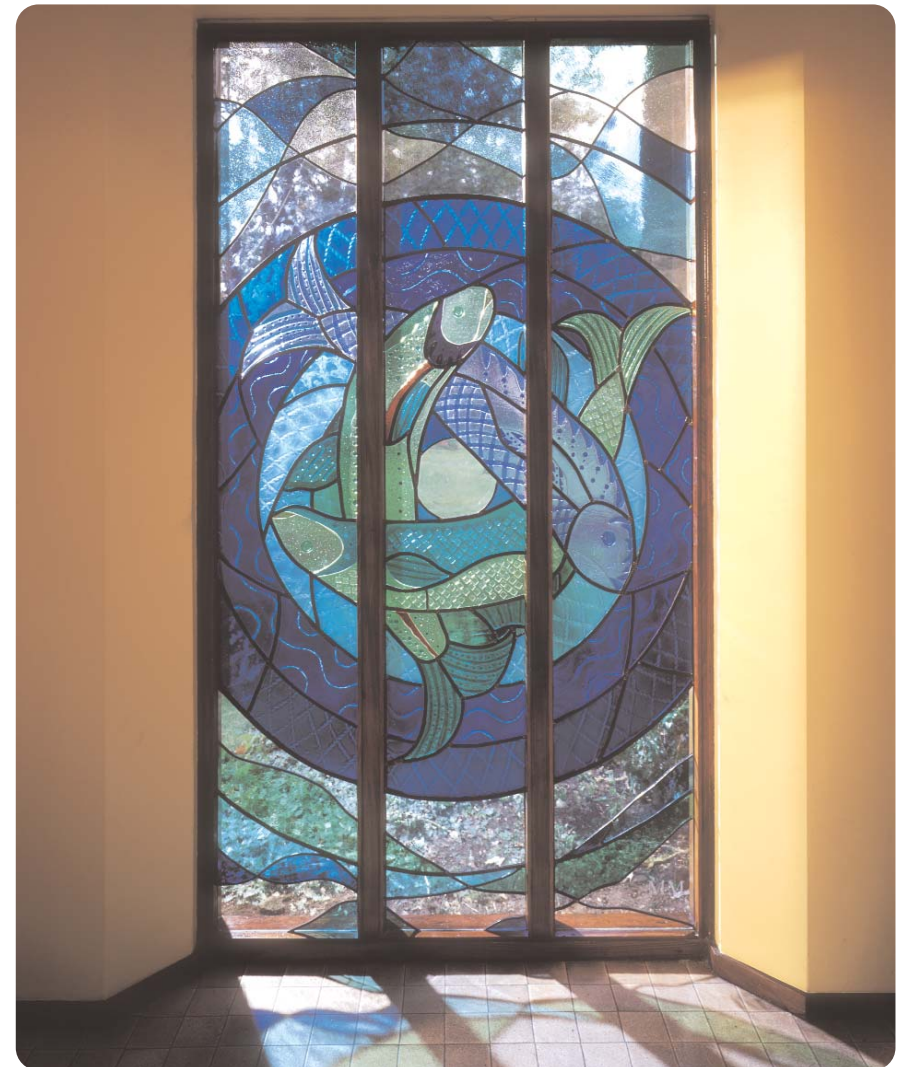

Millennium Window, Holy Saviours Church, Tynemouth.

Stained glass window with fused and slumped detail.

After extensive consultation with members of the parish from the Brownies to the choir, the window needed to be relevant to its location and reflect work of the parish.